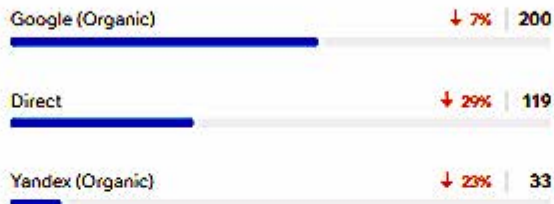

📅 Last 30 days ▼ compared to previous period (May 28 - Jun 26, 2024)

Get to know your visitors

[Go to Traffic Overview](#)

Sessions over time

[View Report](#)

Top traffic sources

[View Report](#)

Sessions by location

[View Detailed Map](#)

Explore visitor engagement

[Go to Behavior Overview](#)

Most visited pages by sessions

[View Report](#)

Engagement stats

[View Report](#)

Most clicked buttons