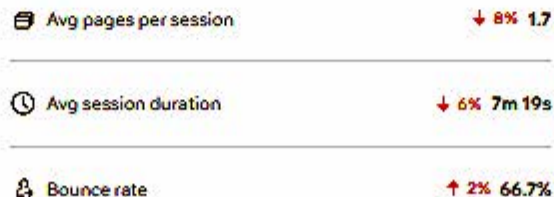

[View Detailed Map](#)

Explore visitor engagement

[Go to Behavior Overview](#)

Most visited pages by sessions

[View Report](#)

Engagement stats

[View Report](#)

Most clicked buttons